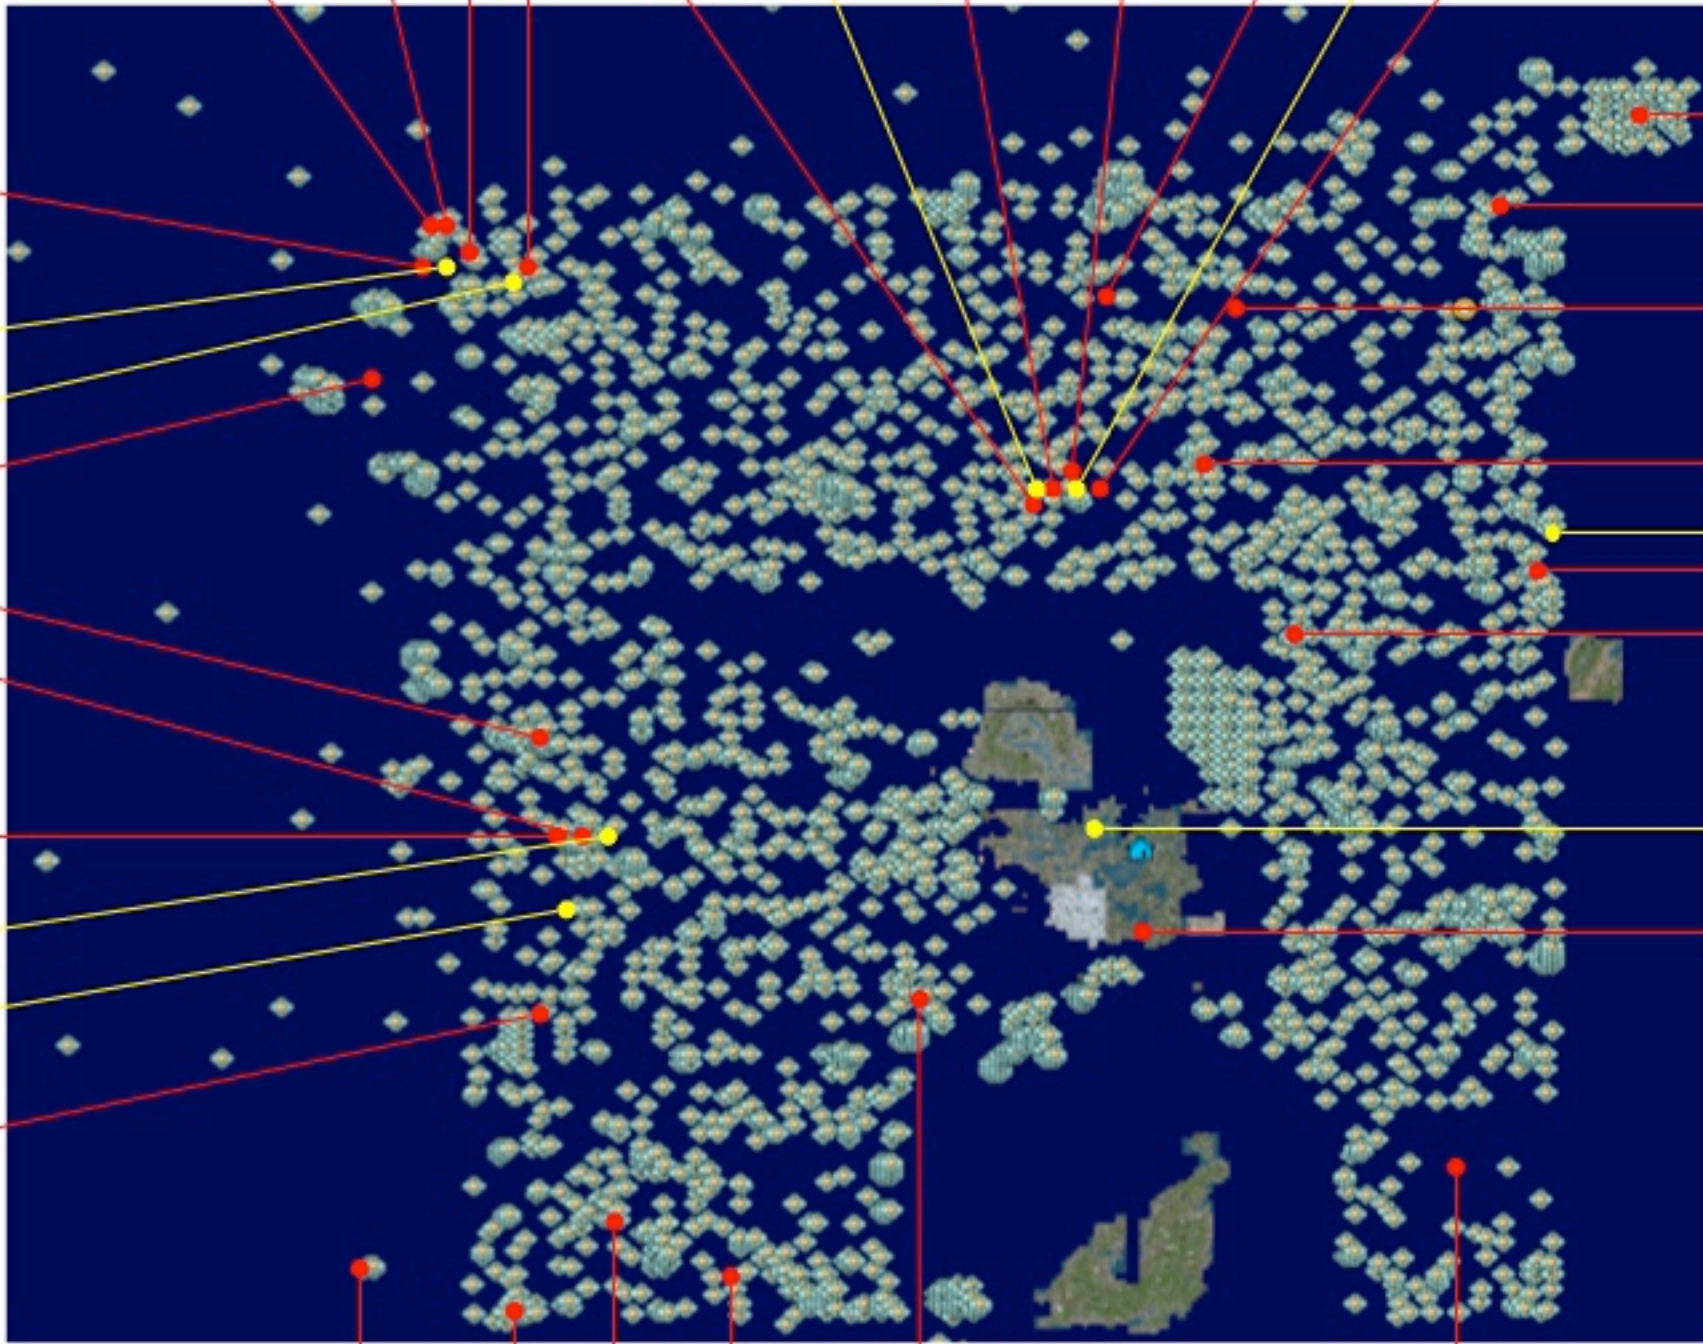

Second Life Brand map v1.2

Fox Atomic Intel Sun Aloft Sony Ericsson Channel4 Vodafone PA Consulting Reuters ING Philips

Pontiac
Comcast
Laguna Beach
NBC
IBM
Adidas
Reebok
BBH
AOL
Dell

L Word
ABN Amro
Toyota
Movietickets.com
Autodesk
Cisco
Telus
Unitrin

Weather channel AMD Nissan BMW American Apparel Mercedes